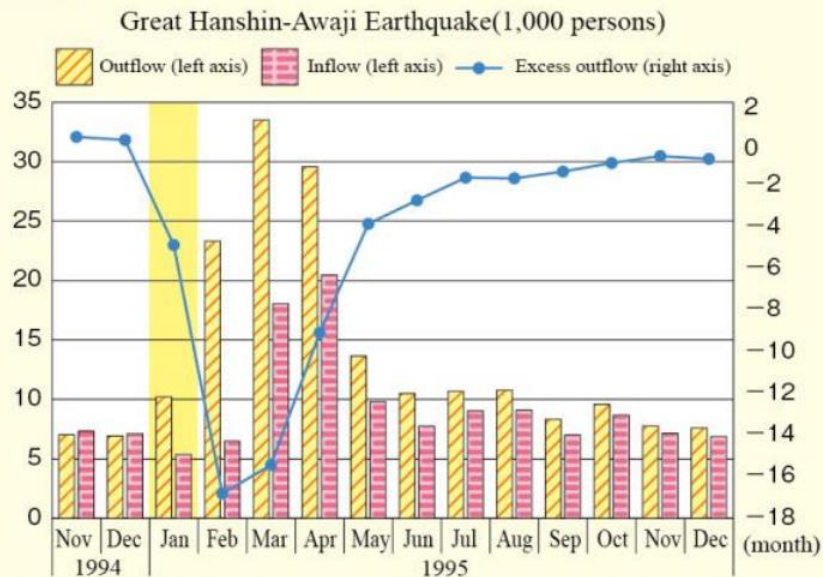

# Change in Population (Great Hanshin-Awaji Earthquake and Great East Japan Earthquake)

Note: The original data of this figure is provided by the Ministry of Land, Infrastructure, Transport and Tourism, "Report of the Internal Migration in Japan Derived from the Basic Resident registers" <Monthly> .

## Detailed Information of the figure on the previous page

Title on the previous page		Change in Population (Great Hanshin-Awaji Earthquake and Great East Japan Earthquake)
Point of displayed contents		Large-scale population outflows occurred in areas affected by the Great Hanshin-Awaji Earthquake and Great East Japan Earthquake.
Details of the source	Name of the source	Ministry of Land, Infrastructure, Transport and Tourism, “White Paper on Land, Infrastructure, Transport and Tourism in Japan, 2011”, Chart 79 of Part 1, Chapter 1, Section 1, Reference 1 <July 2012>
	Title	Change in Population
	URL	<a href="http://www.mlit.go.jp/english/white-paper/2011.pdf">http://www.mlit.go.jp/english/white-paper/2011.pdf</a>
Details of the original data	Name of the original data	Internal Affairs and Communication, “Report of the Internal Migration in Japan Derived from the Basic Resident registers”<Monthly> (in Japanese); No reports have been released online regarding the number of intra-prefectural migrants, in-migrants from other prefectures, and out-migrants to other prefectures for Hyogo Prefecture.
	Title	Table 1, “Number of Intra-Prefectural Migrants, In-Migrants from Other Prefectures, and Out-Migrants' to Other Prefectures by Sex for Japan, Prefectures, and 21 Major Cities (from January 2011 to February 2012)”
	URL	<a href="http://www.e-stat.go.jp/SG1/estat/OtherList.do?bid=000001006005&amp;cycode=1">http://www.e-stat.go.jp/SG1/estat/OtherList.do?bid=000001006005&amp;cycode=1</a>
Keywords		Population, Great Hanshin-Awaji Earthquake, In-Migrants, Out-Migrants