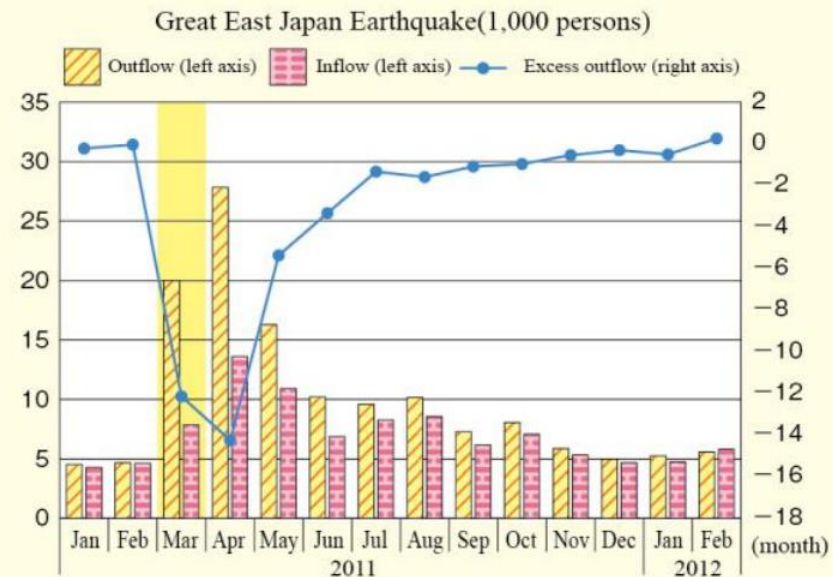

# Change in Population (Great Hanshin-Awaji Earthquake and Great East Japan Earthquake)

Note: The original data of this figure is provided by the Ministry of Land, Infrastructure, Transport and Tourism, "Report of the Internal Migration in Japan Derived from the Basic Resident registers" <Monthly> .

## Detailed Information of the figure on the previous page

Title on the previous page		Change in Population (Great Hanshin-Awaji Earthquake and Great East Japan Earthquake)
Point of displayed contents		Large-scale population outflows occurred in areas affected by the Great Hanshin-Awaji Earthquake and Great East Japan Earthquake.
Details of the source	Name of the source	Ministry of Land, Infrastructure, Transport and Tourism, “White Paper on Land, Infrastructure, Transport and Tourism in Japan, 2011”, Chart 79 of Part 1, Chapter 1, Section 1, Reference 1 <July 2012>
	Title	Change in Population
	URL	<a href="http://www.mlit.go.jp/english/white-paper/2011.pdf">http://www.mlit.go.jp/english/white-paper/2011.pdf</a>
Details of the original data	Name of the original data	Internal Affairs and Communication, “Report of the Internal Migration in Japan Derived from the Basic Resident registers”<Monthly> (in Japanese); No reports have been released online regarding the number of intra-prefectural migrants, in-migrants from other prefectures, and out-migrants to other prefectures for Hyogo Prefecture.
	Title	Table 1, “Number of Intra-Prefectural Migrants, In-Migrants from Other Prefectures, and Out-Migrants' to Other Prefectures by Sex for Japan, Prefectures, and 21 Major Cities (from January 2011 to February 2012)”
	URL	<a href="http://www.e-stat.go.jp/SG1/estat/OtherList.do?bid=000001006005&amp;cycode=1">http://www.e-stat.go.jp/SG1/estat/OtherList.do?bid=000001006005&amp;cycode=1</a>
Keywords		Population, Great Hanshin-Awaji Earthquake, In-Migrants, Out-Migrants