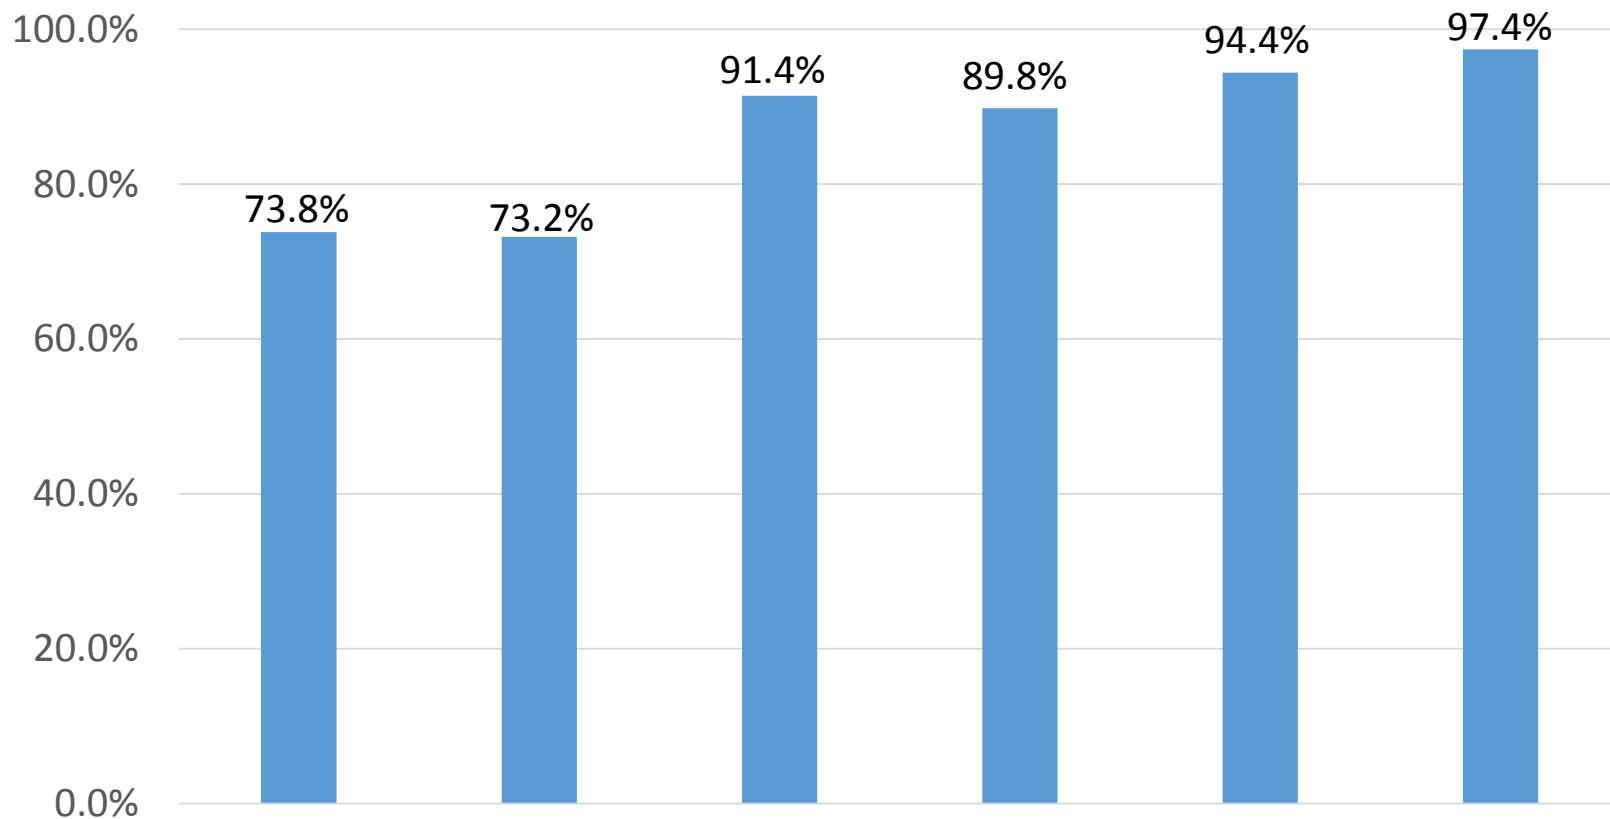

## Ratio of Municipalities Concluded the Agreement for Mutual Support Activity between Municipalities (as of April 1 in each year)

Note: The original data of this figure is provided by the Fire and Disaster Management Agency, "Status Survey of Fire Disaster Management and Action for Preparedness for Disasters"