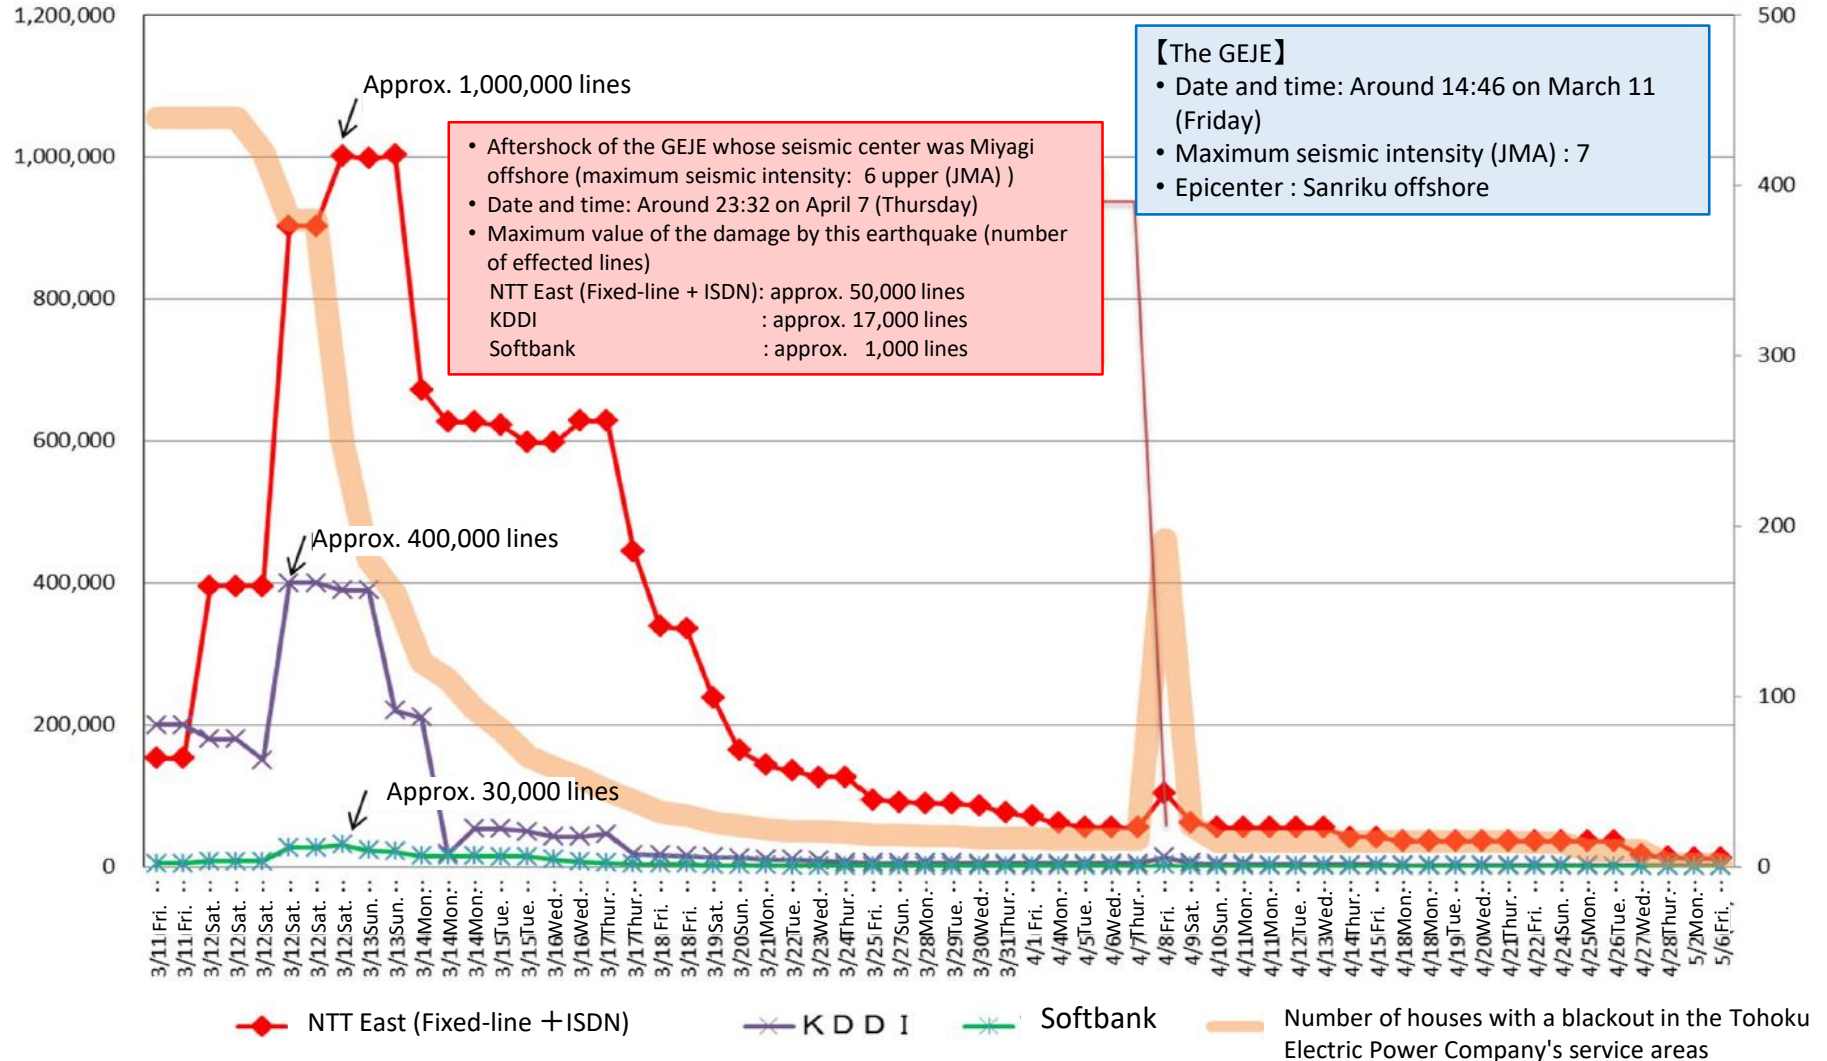

Number of Fixed-line Telecommunications Disconnected caused by Great East Japan Earthquake (GEJE) (By Telecommunications carrier)

Number of effected lines (lines)

Number of houses with a blackout (10,000 houses)

Original data : Materials of Ministry of Internal Affairs and Communications (MIC)
 Source : MIC "White Paper on Information and Communications in Japan 2011"

Detailed Information of the figure on the previous page

Title on the previous page		Number of Fixed-line Telecommunications Disconnected Caused by the Great East Japan Earthquake (GEJE) (By Telecommunications carrier)
Point of displayed contents		<ul style="list-style-type: none"> Number of fixed-line telecommunications disconnected decreased by the progress of restoration activities and recovery of power supply. This number increased temporarily by the aftershock (maximum seismic intensity 6 upper (JMA)) that was occurred at on April 7, 2011.
Details of the source	Name of the source	Ministry of Internal Affairs and Communications (MIC) “White Paper on Information and Communications in Japan 2011”, of Part 1, Section 1-1 (1) <August, 2011>
	Title	Figure 1-3 Number of Fixed-line Telecommunications Disconnected
	URL	http://www.soumu.go.jp/johotsusintokei/whitepaper/ja/h23/pdf/n0010000.pdf
Details of the Original Data	Name of the Original data	MIC “Damage Status by the GEJE in the Field of Information and Communications and Recovery Status So Far”) <June, 2011>
	Title	Number of Fixed-line Telecommunications Disconnected
	URL	http://www.soumu.go.jp/main_content/000117341.pdf
Keywords		Fixed-line telecommunications, Number of line disconnected, By telecommunications carrier
Data Number		01-102-0103 (Please specify this number when you make any inquiries about this sheet)